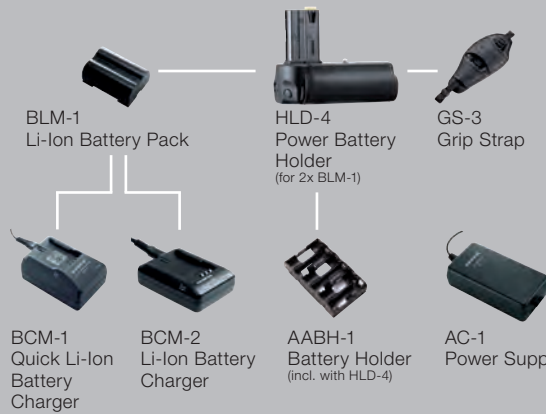

Power Supply

BLM-1
Li-Ion Battery Pack

HLD-4
Power Battery
Holder
(for 2x BLM-1)

GS-3
Grip Strap

BCM-1
Quick Li-Ion
Battery
Charger

BCM-2
Li-Ion Battery
Charger

AABH-1
Battery Holder
(incl. with HLD-4)

AC-1
Power Supply

E-System Bags

E-System Travel Bag

CS-79H
Semi Hard Case

Remote Control

RM-1
Remote Control

RM-UC1
Remote Cable